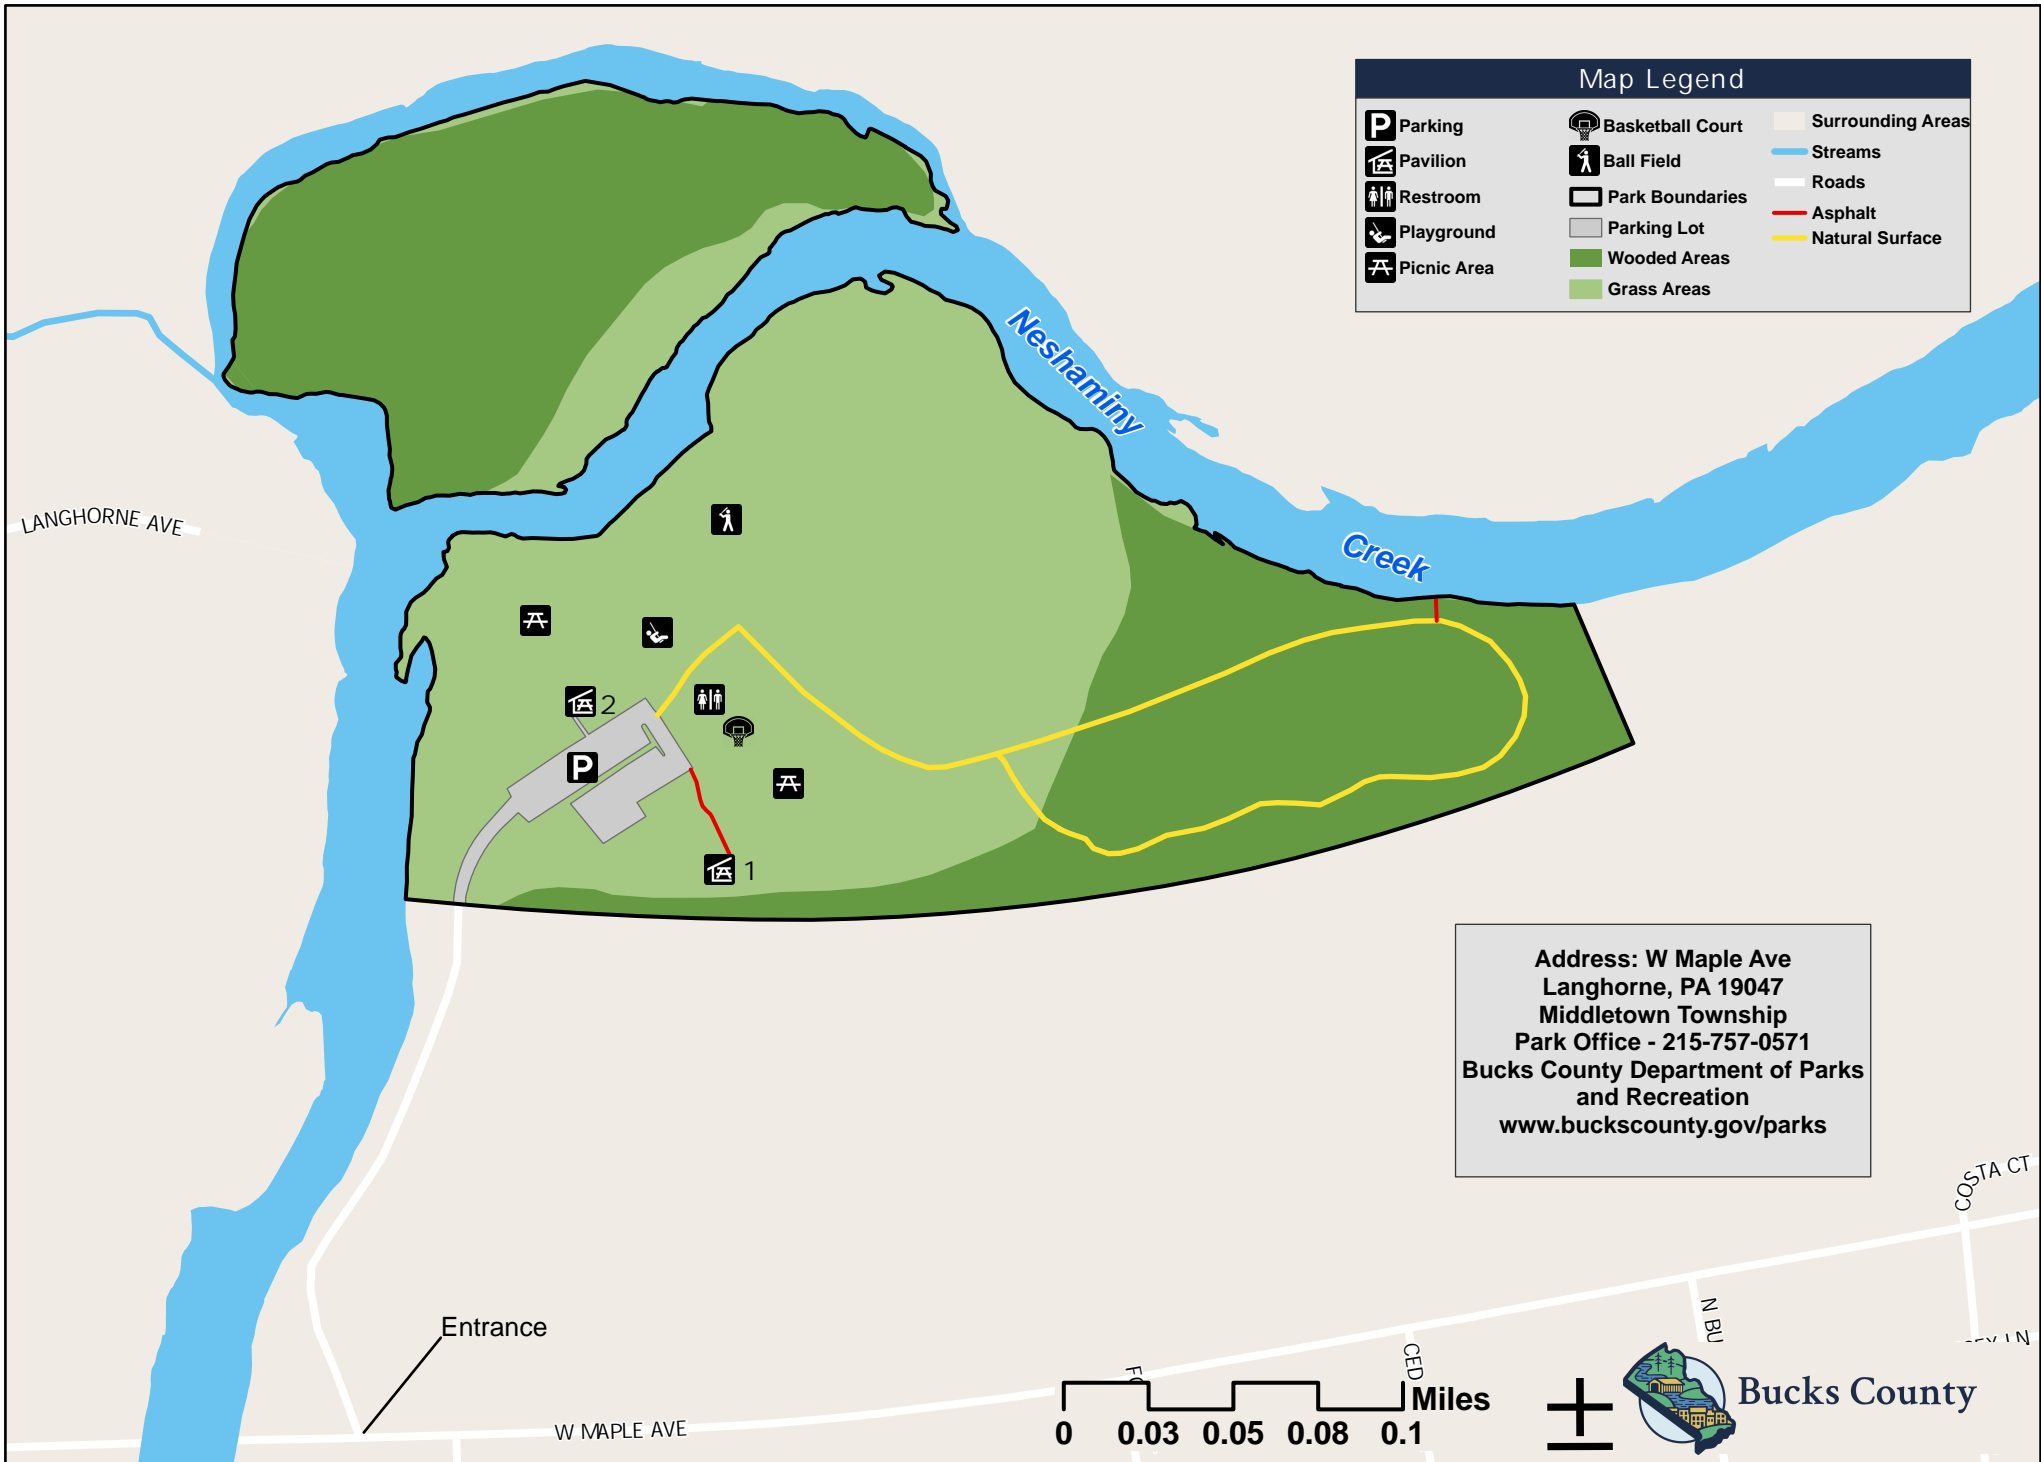

Playwicki Park

Map Legend		
Parking	Basketball Court	Surrounding Areas
Pavilion	Ball Field	Streams
Restroom	Park Boundaries	Roads
Playground	Parking Lot	Asphalt
Picnic Area	Wooded Areas	Natural Surface
	Grass Areas	

Address: W Maple Ave
Langhorne, PA 19047
Middletown Township
Park Office - 215-757-0571
Bucks County Department of Parks and Recreation
www.buckscounty.gov/parks

Entrance

Bucks County

COSTA CT

LANGHORNE AVE