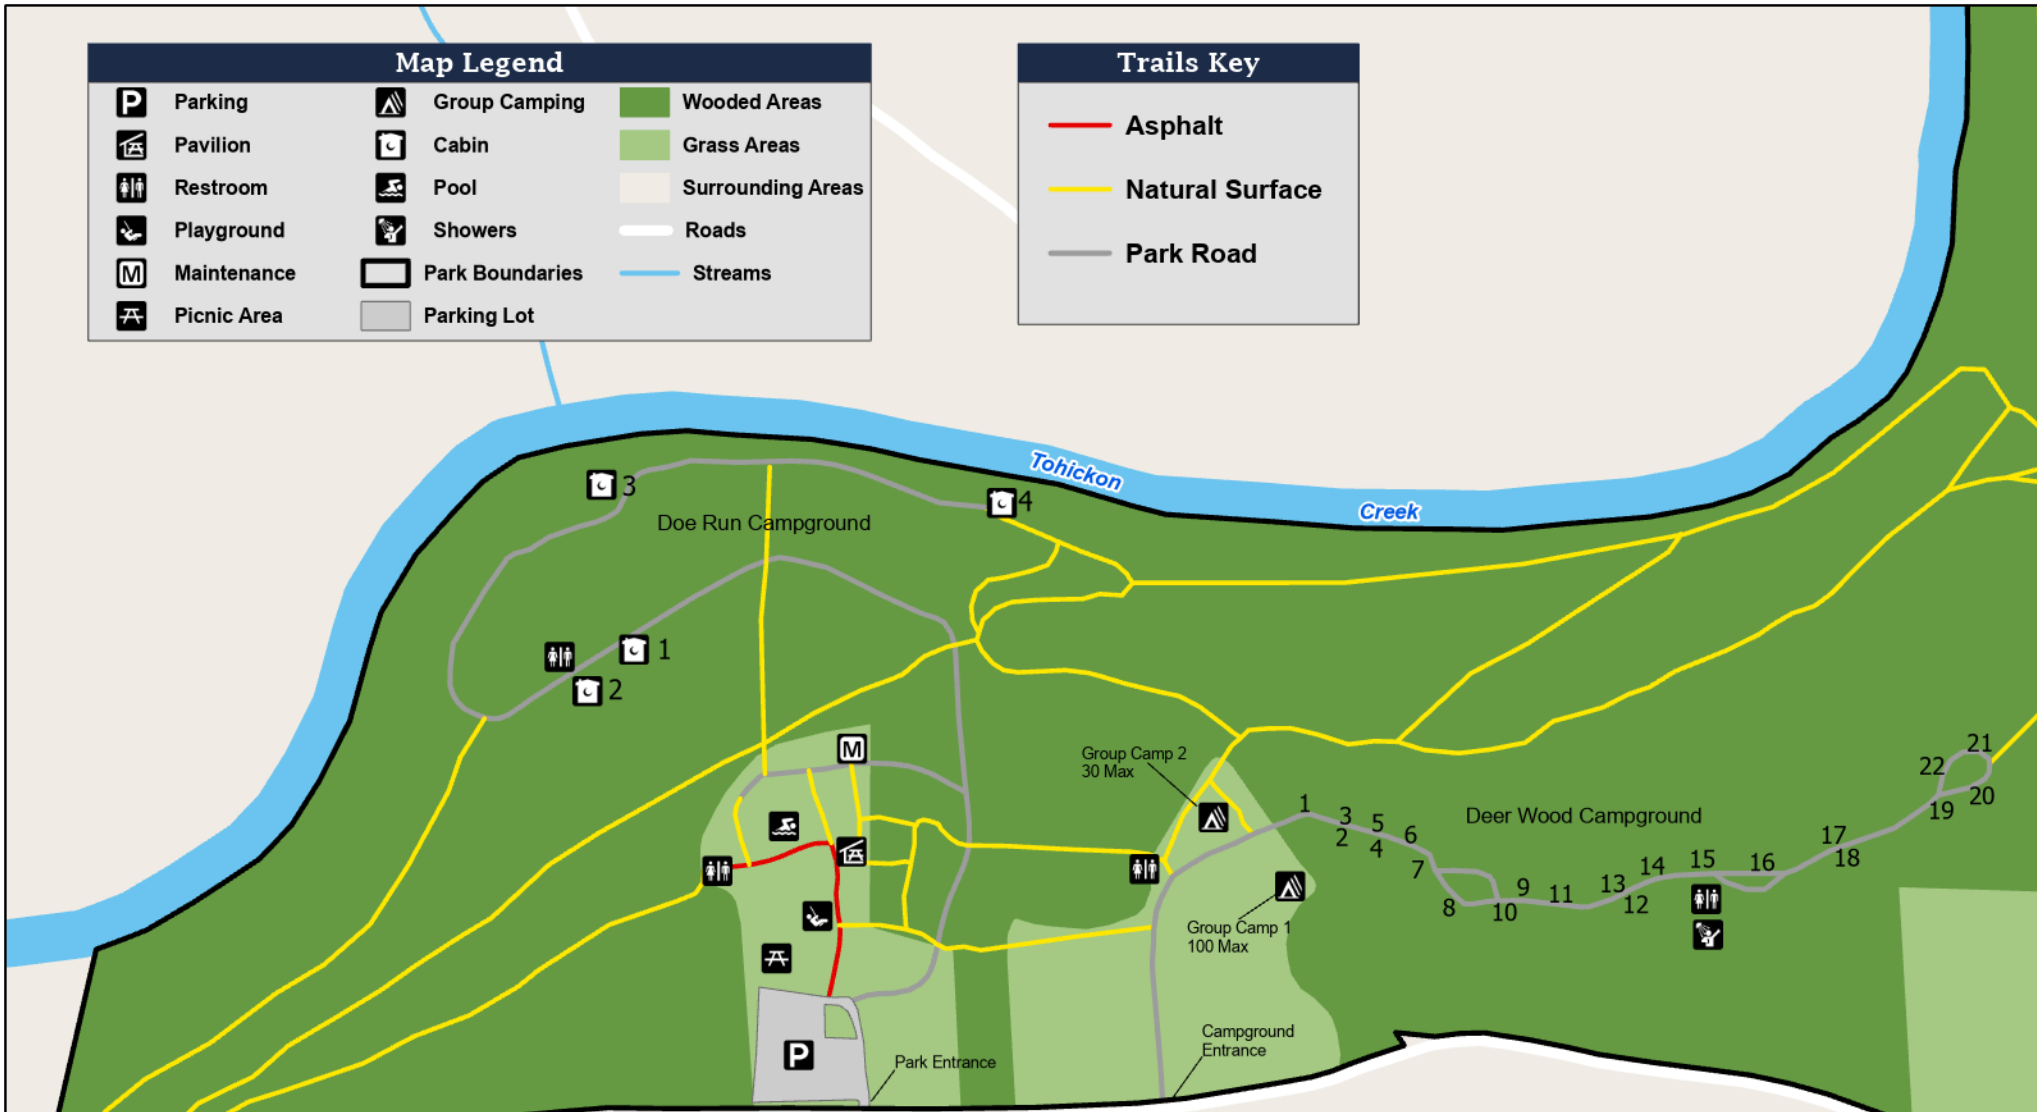

# Tohickon Valley Park

Map Legend		
Parking	Group Camping	Wooded Areas
Pavilion	Cabin	Grass Areas
Restroom	Pool	Surrounding Areas
Playground	Showers	Roads
Maintenance	Park Boundaries	Streams
Picnic Area	Parking Lot	

Trails Key	
Asphalt	
Natural Surface	
Park Road	

CAFFERTY RD

DEER WOODS LN

Address: 127 Cafferty Road  
 Point Pleasant, PA 18950  
 Tincum Township  
 Bucks County Department of Parks  
 and Recreation  
 Park Office - 215-757-0571  
[www.buckscounty.gov/parks](http://www.buckscounty.gov/parks)

**Camp Sites:**  
 - Tent sites only: 3,9, 18-22  
 - Tent & Trailer sites: 1,2, 4-8, 10-17  
 - Capacity 6 People per site  
 - 1 Trailer per site

**Notes:**  
 - Cabin Road closed December 1 thru March 15  
 - Cabin Sites 9 thru 22 are closed November 15 thru April 15  
 - Cabins closed December 15 thru March 15